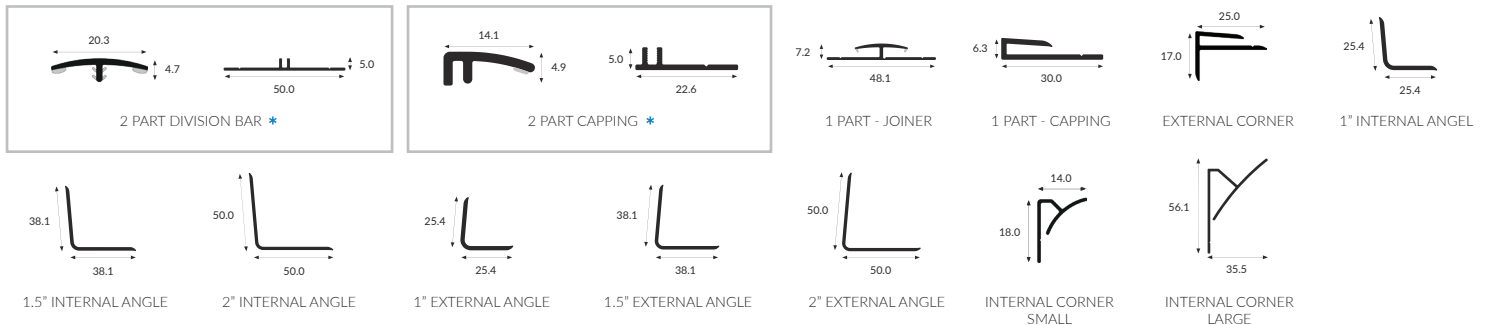

Lengths | 2440mm | 3050mm * Availability | 2500mm | 3050mm

Satin & Gloss Range | Pastel & Vibrant Colours

Lengths | 2500mm | 3050mm * Availability | Selected colours only

Please note: All dimensions shown in mm