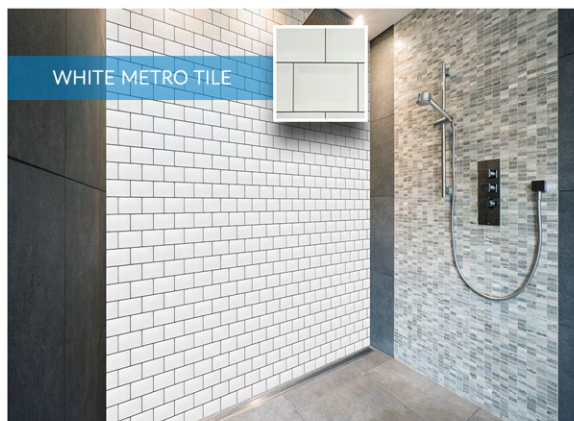

WHITE METRO TILE

Decorative Wall Cladding

This unique range of decorative hygienic wall cladding combines the benefits of our uPVC fire rated material with high-resolution digitally printed images and a UV cured clear hard coating. The coating provides permanent protection to the printed surface offering superior abrasion and chemical resistance whilst the sheet material is easily cut, formed, glued and welded.

- Exciting wall design images
- Easy to install
- Fire rated to self-extinguishing
- High abrasion and chemical resistance
- Effective hygienic wall protection

Sheet Size (mm)	Thickness (mm)
2500 x 1220mm	2.5mm
3050 x 1220mm	

Clear Hard Coating

A UV cured clear coat based on a urethane acrylate monomer. Provides excellent protection against abrasion and chemicals as well as yellowing from UV rays.

- High abrasion and chemical resistance
- Clear transparent high gloss or matt finish
- Durable, enhancing the life of uPVC substrate