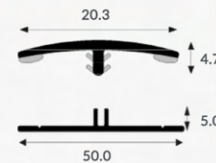

- Exciting wall design images
- Easy to install
- Fire rated to self-extinguishing
- High abrasion and chemical resistance
- Effective hygienic wall protection

Sheet Size (mm)	Thickness (mm)
2500 x 1220mm	2.5mm
3050 x 1220mm	

Profile Information 2 Part Division Bars

- Option for joining two cladding sheets together
- Available in 2500mm and 3050mm lengths
- Digitally printed to create continuous decorative image
- Use with our Stixall® crystal clear sealant for a water tight finish